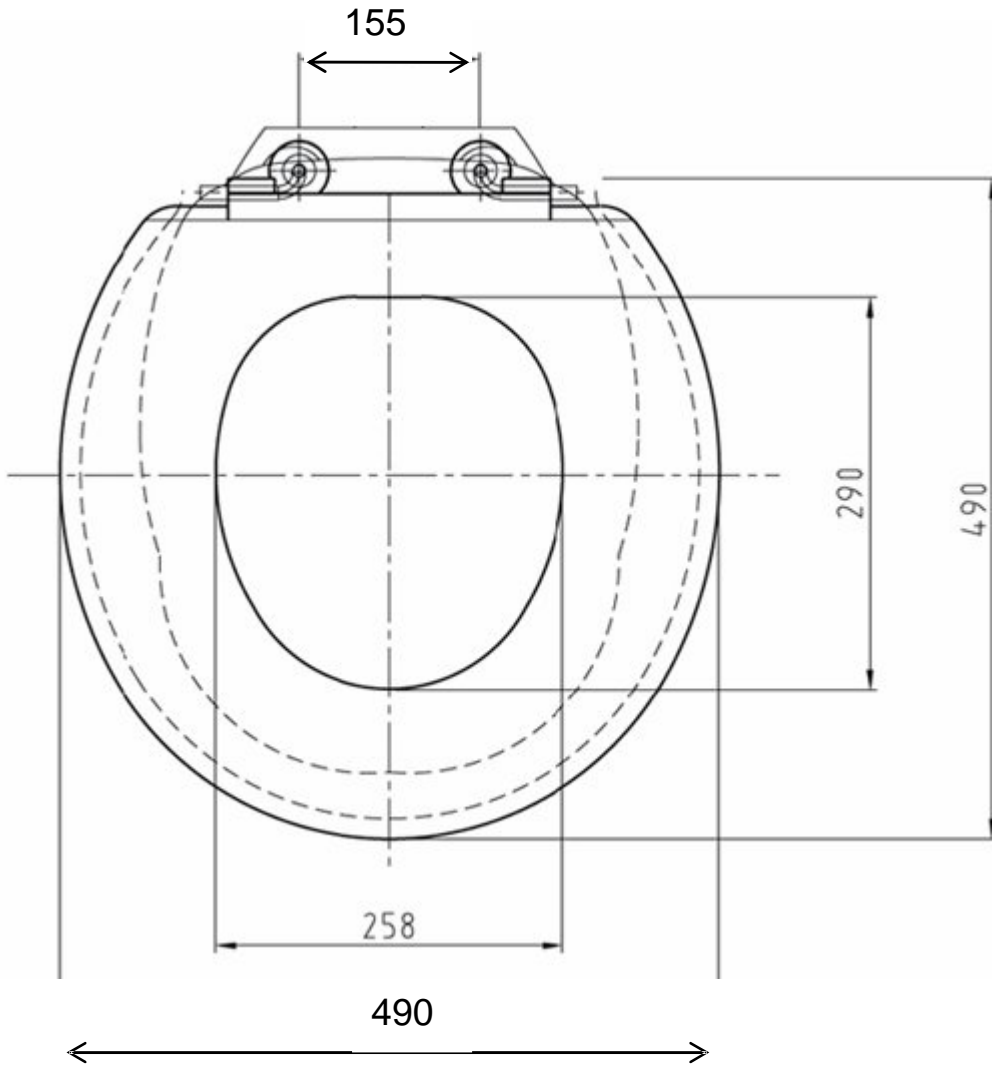

PRODUCT DRAWING

Description: **Big John Toilet Seat**

Code: **66230**

Product weight:	4.55 kg. (shipping weight: 6.27 kg.)
Maximum user weight:	381 kg.