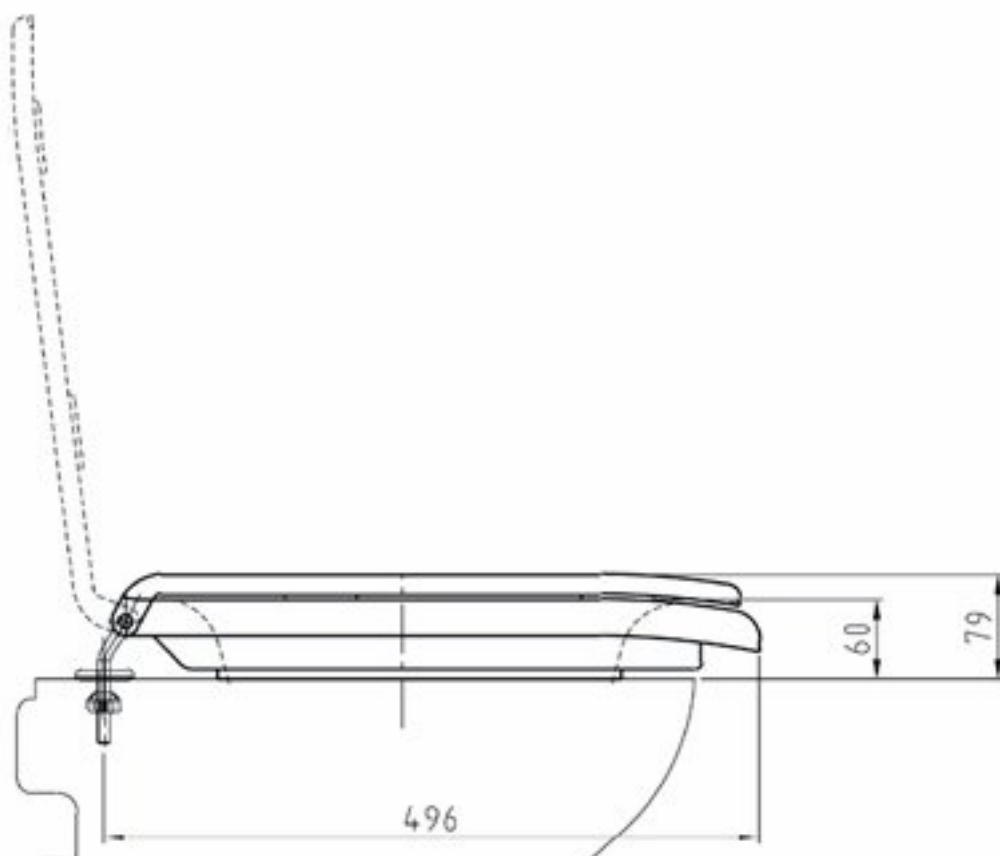

PRODUCT DRAWING

Description: **Big John Toilet Seat**

Code: **66230**

Product weight:	4.55 kg. (shipping weight: 6.27 kg.)
Maximum user weight:	381 kg.