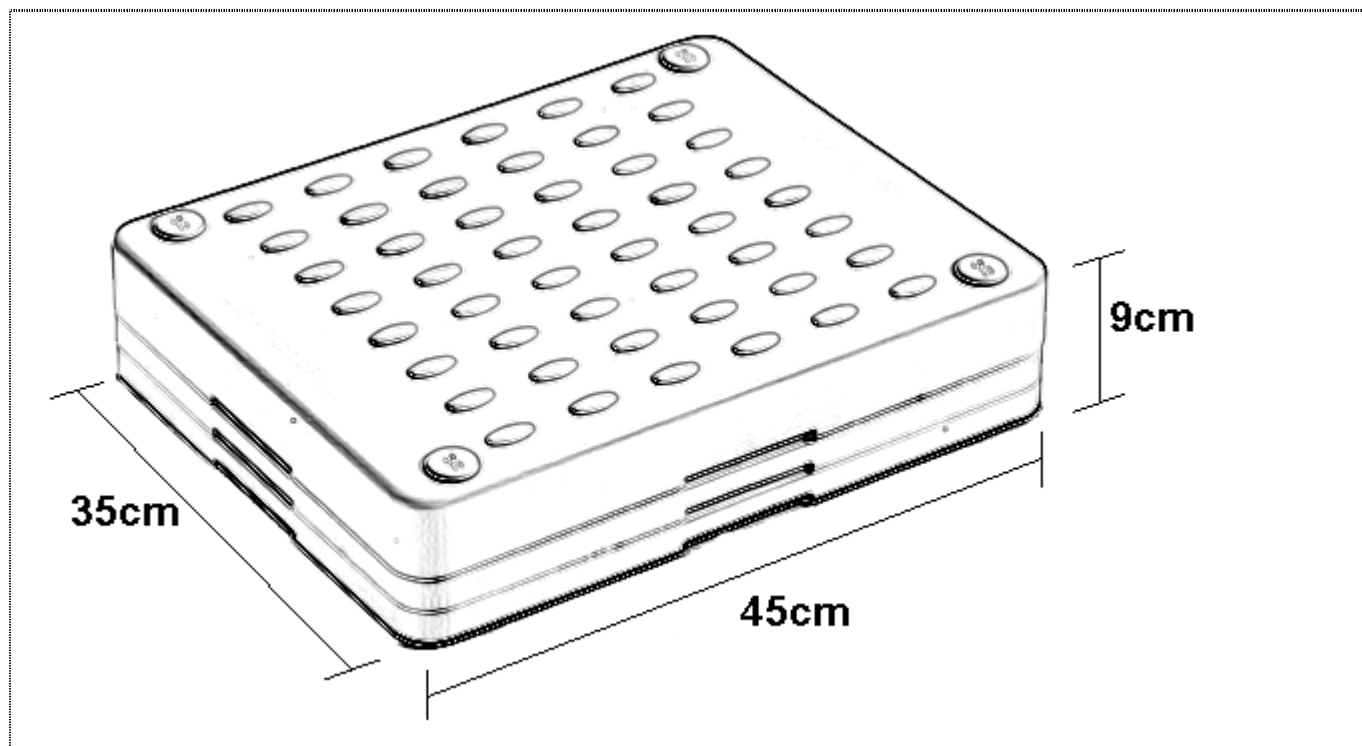

PRODUCT DRAWINGDescription: **Prima Bath Step**Code: **62920**

Product weight	2.0-kg. (shipping weight: 2.5-kg.)
Maximum user weight	190-kg.