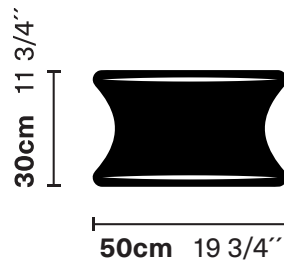

# Mushroom

Designed by Eero Aarnio 1967

The Mushroom is one of Eero's oldest designs and in its fibreglass form is part of the same design family that includes the Ball Chair, Pastil and Tomato. It can be used as a stool or a small table.

## Dimensions:

### LARGE

50 cm diameter x  
30 cm height

### SMALL

38 cm diameter x  
23 cm height