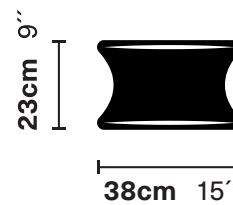

## Dimensions:

### LARGE

50 cm diameter x  
30 cm height

### SMALL

38 cm diameter x  
23 cm height

## Weight:

Net weight: 4 kg  
Gross weight: 5 kg

Net weight: 2 kg  
Gross weight: 3 kg