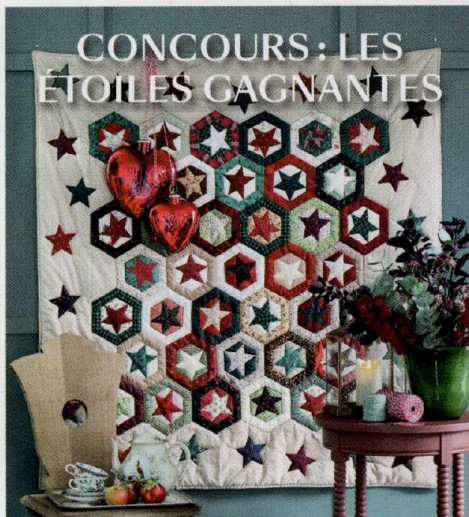

LE MAGAZINE DE L'INSPIRATION ET DU DIY

EN CADEAU:
8 CARTES
DE NOËL

marie claire

Idées

LA MAGIE DE NOËL
INSPIRATION LAITON
BOUGIES DE LUMIÈRES
OR & POMMES DE PIN
FOLIE DE PAPIERS
BOULIS SABLÉS DÉCO

COURONNE EN PAPIER

TOMBÉE DE FLOCONS SUR LA MAISON

NOVEMBRE-DÉCEMBRE 2020 N°141 - 5,90 €

CHROMOS SURPRISE

CONCOURS : LES
ÉTOILES GAGNANTES

DOUDOUS LAPINS

Tout en lumière

Créations Pascale Fléchelles et Isabelle Schwartz pour Bloodlands
Conception et réalisation Camille Soulayrol Photos Louis Gaillard

Le Cahier DiY

A festive Christmas scene featuring a large paper house with lit candles, snowflakes, and gifts. The house is white with a grey roof and several windows that glow with a warm orange light from the candles inside. The house is surrounded by white paper snowflakes of various sizes, some hanging from the top. In the foreground, there are several wrapped gifts, some with gold and silver ribbons, and a small red reindeer figurine. The background is a textured, light-colored wall. The overall atmosphere is cozy and warm.