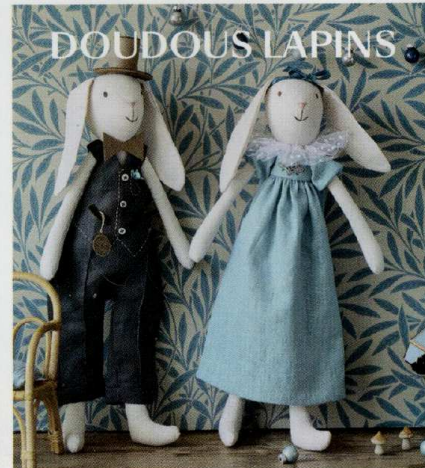

LE MAGAZINE DE L'INSPIRATION ET DU DIY

EN CADEAU:
8 CARTES
DE NOËL

marie claire

Idées

LA MAGIE DE NOËL
INSPIRATION LAITON
BOUGIES DE LUMIÈRES
OR & POMMES DE PIN
FOLIE DE PAPIERS
BOULIS SABLÉS DÉCO

COURONNE EN PAPIER

TOMBÉE DE FLOCONS SUR LA MAISON

NOVEMBRE-DÉCEMBRE 2020 N°141 - 5,90 €

CHROMOS SURPRISE

CONCOURS : LES
ÉTOILES GAGNANTES

DOUDOUS LAPINS

Tout en lumière

Créations Pascale Fléchelles et Isabelle Schwartz pour Bloodlands
Conception et réalisation Camille Soulayrol Photos Louis Gaillard

Le Cahier DiY

A festive Christmas scene featuring a large paper house with lit candles, snowflakes, and gifts. The house is white with a grey roof and several windows that glow with a warm orange light from the candles inside. The house is surrounded by white paper snowflakes of various sizes, some hanging from the top. In the foreground, there are several wrapped gifts, some with gold and silver ribbons, and a small red reindeer figurine. The background is a textured, light-colored wall. The overall atmosphere is cozy and warm.