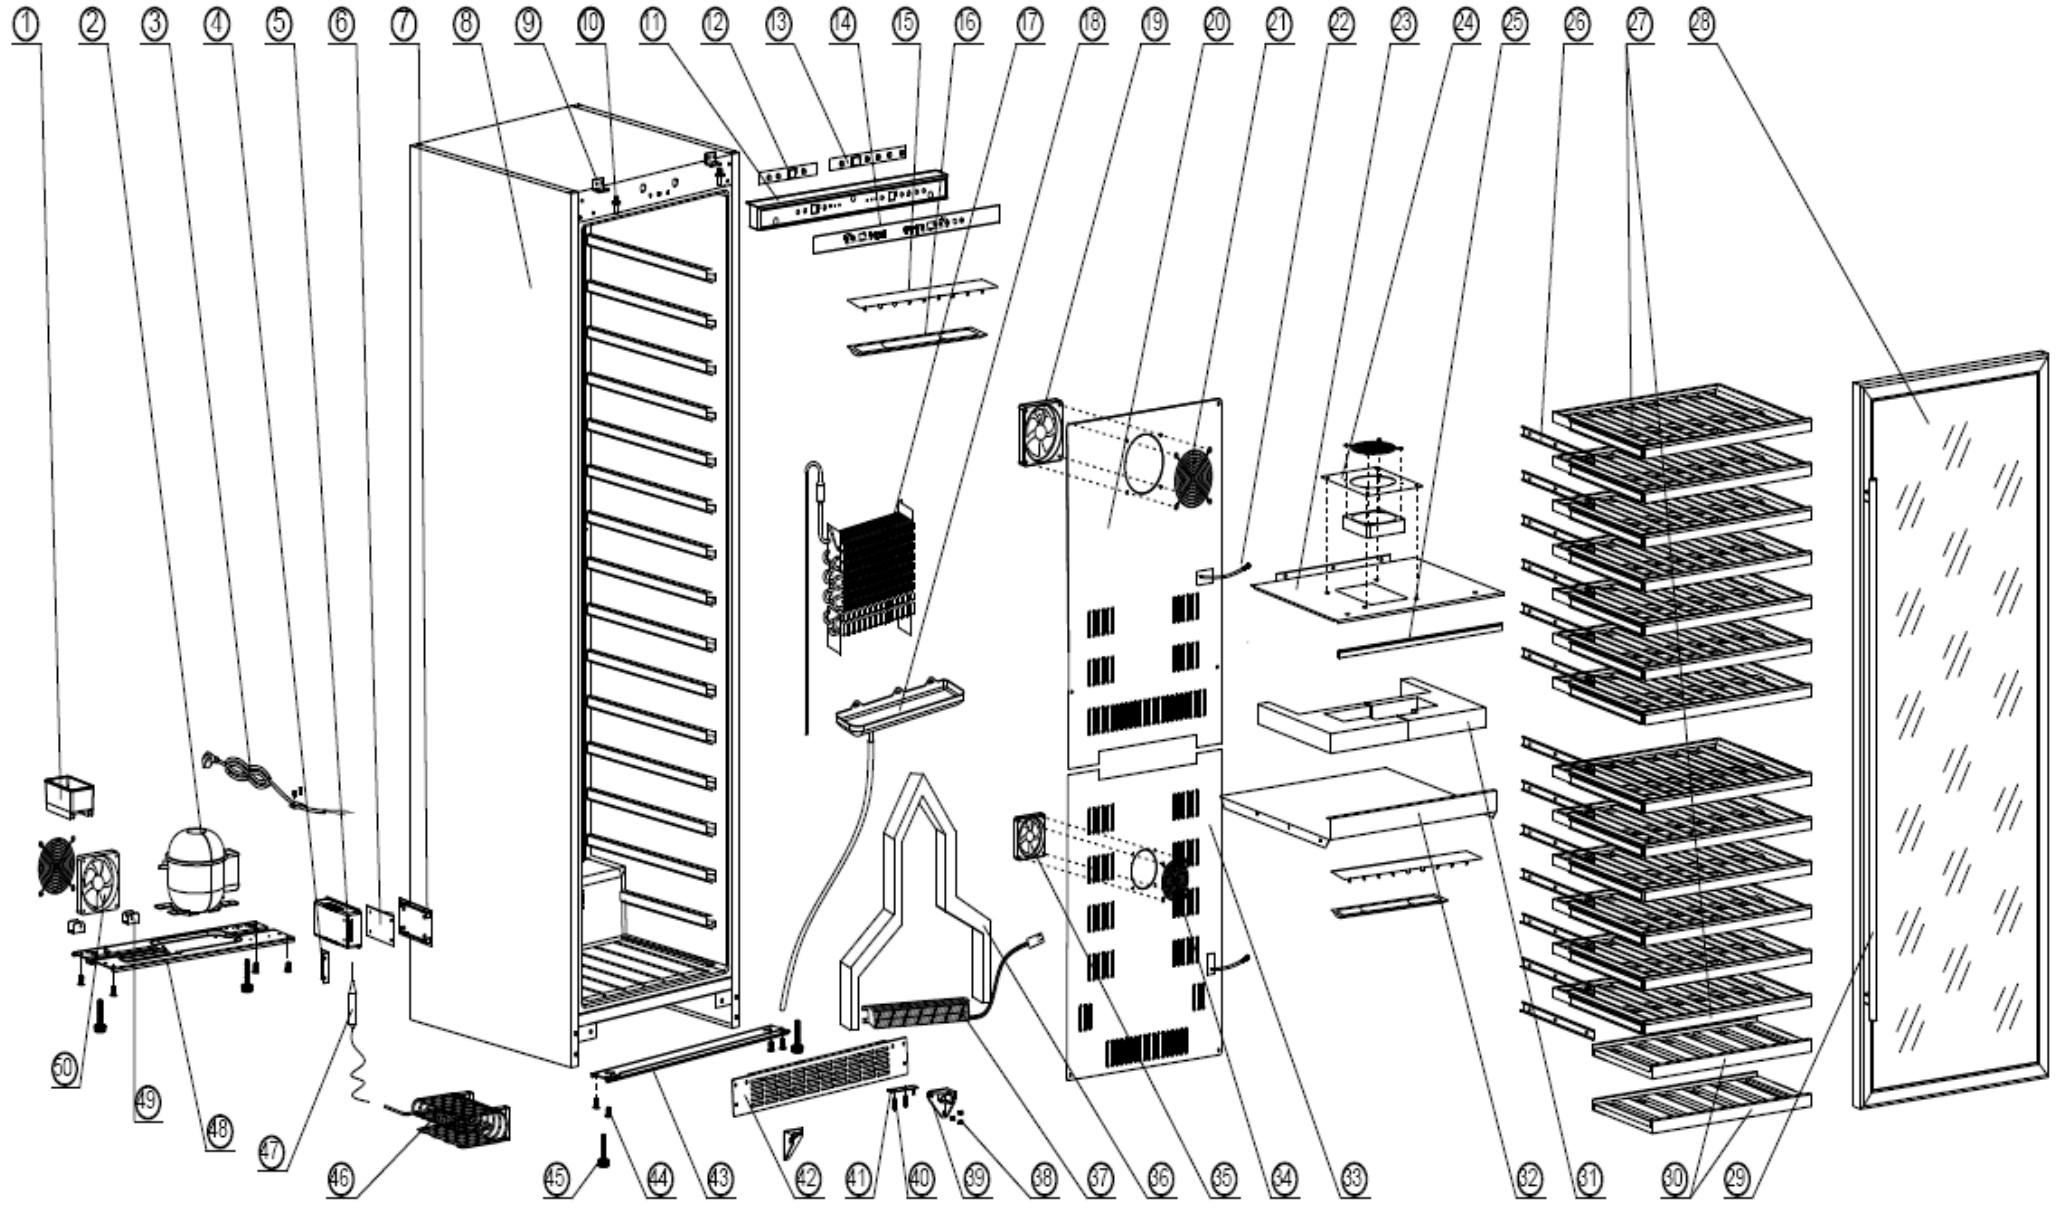

Exploded diagram and spare parts list

CE218

Machine	Explode	Code	Description
CE218 – 155 Bottle Wine Chiller	1		Water box
CE218 – 155 Bottle Wine Chiller	2	AD953	Compressor
CE218 – 155 Bottle Wine Chiller	3		Plug
CE218 – 155 Bottle Wine Chiller	4		Bracket of power board box
CE218 – 155 Bottle Wine Chiller	5		Power board box
CE218 – 155 Bottle Wine Chiller	6	AD956	Switch power board
CE218 – 155 Bottle Wine Chiller	7		Base of power box
CE218 – 155 Bottle Wine Chiller	8		Case
CE218 – 155 Bottle Wine Chiller	9		Left and right upper hinge bracket
CE218 – 155 Bottle Wine Chiller	10		Upper door hinge pin
CE218 – 155 Bottle Wine Chiller	11		Fascia panel
CE218 – 155 Bottle Wine Chiller	12	AD942	Display power board
CE218 – 155 Bottle Wine Chiller	13	AD943	Display power board
CE218 – 155 Bottle Wine Chiller	14	AD945	Display sticker
CE218 – 155 Bottle Wine Chiller	15	AD949	Top light board
CE218 – 155 Bottle Wine Chiller	16	AD948	Light cover
CE218 – 155 Bottle Wine Chiller	17		Evaporator assembly
CE218 – 155 Bottle Wine Chiller	18		Evaporator water tray
CE218 – 155 Bottle Wine Chiller	19	AD940	Cooling fan
CE218 – 155 Bottle Wine Chiller	20		Upper vent pipe
CE218 – 155 Bottle Wine Chiller	21		Fan cover
CE218 – 155 Bottle Wine Chiller	22		Probe
CE218 – 155 Bottle Wine Chiller	23		Middle vent cover
CE218 – 155 Bottle Wine Chiller	24		Fan fixed board
CE218 – 155 Bottle Wine Chiller	25		Middle vent block slat
CE218 – 155 Bottle Wine Chiller	26		Shelf guide
CE218 – 155 Bottle Wine Chiller	27		Middle shelves
CE218 – 155 Bottle Wine Chiller	28	AD957	S/S door
CE218 – 155 Bottle Wine Chiller	29	AD946	S/S handle
CE218 – 155 Bottle Wine Chiller	30		Lower shelves
CE218 – 155 Bottle Wine Chiller	31		Middle vent foam
CE218 – 155 Bottle Wine Chiller	32		Middle vent base
CE218 – 155 Bottle Wine Chiller	33		Down vent pipe
CE218 – 155 Bottle Wine Chiller	34		Fan cover
CE218 – 155 Bottle Wine Chiller	35	AD958	Inner fan
CE218 – 155 Bottle Wine Chiller	36		Heat vent foam
CE218 – 155 Bottle Wine Chiller	37	AD950	PTC heater
CE218 – 155 Bottle Wine Chiller	38		Cross heavy bolt
CE218 – 155 Bottle Wine Chiller	39		Down door hinge support bracket
CE218 – 155 Bottle Wine Chiller	40		Fixings
CE218 – 155 Bottle Wine Chiller	41		Lower door hinge
CE218 – 155 Bottle Wine Chiller	42		Perforated front panel
CE218 – 155 Bottle Wine Chiller	43		Foot bracket board
CE218 – 155 Bottle Wine Chiller	44		Fixings
CE218 – 155 Bottle Wine Chiller	45		Foot
CE218 – 155 Bottle Wine Chiller	46		Condenser
CE218 – 155 Bottle Wine Chiller	47		Filter
CE218 – 155 Bottle Wine Chiller	48		Compressor board
CE218 – 155 Bottle Wine Chiller	49		Fan bracket
CE218 – 155 Bottle Wine Chiller	50	AD952	Heat fan